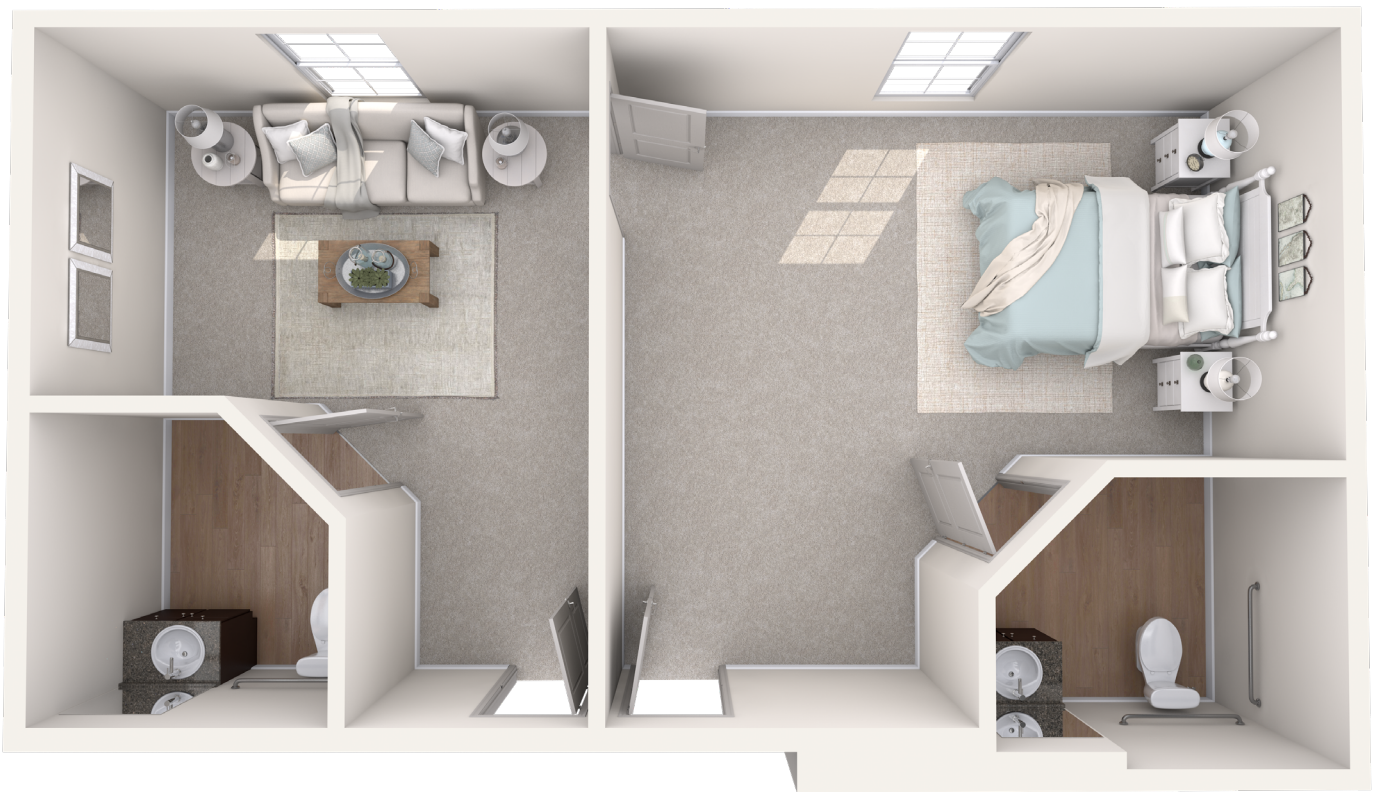

ONE BEDROOM

1 BED, 2 BATH

BRIDGES NEIGHBORHOOD

Approximately 592 sq. ft.

ARBOR TERRACE®
lakeway