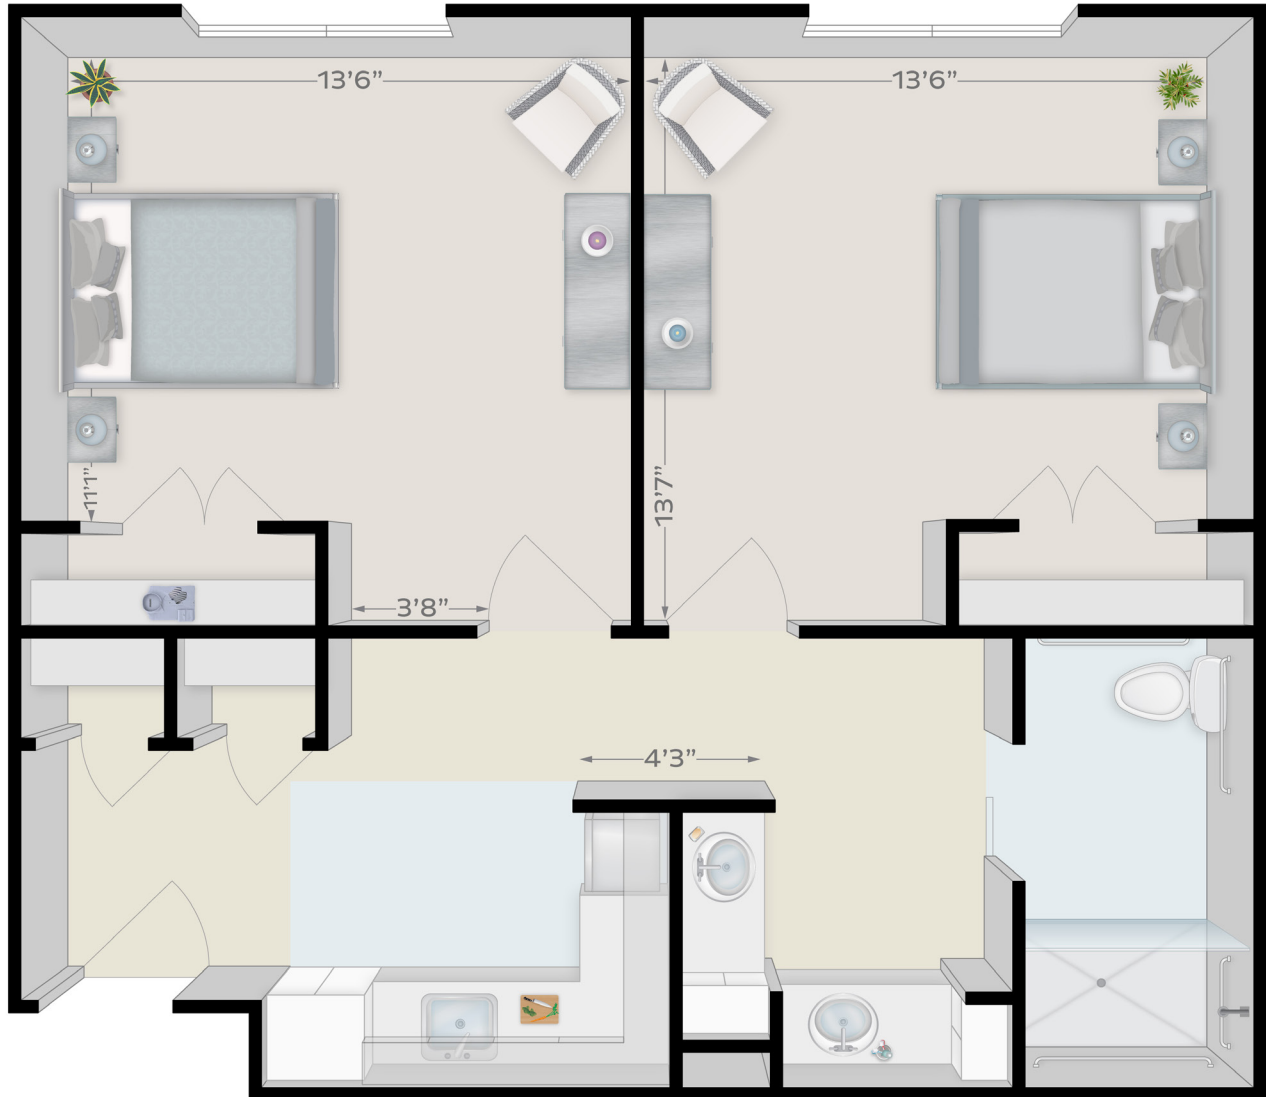

FELLOWSHIP

2 BED, 1 BATH

MEMORY CARE

ARBOR TERRACE[®]
mount laurel

©The Arbor Company

2020-0629