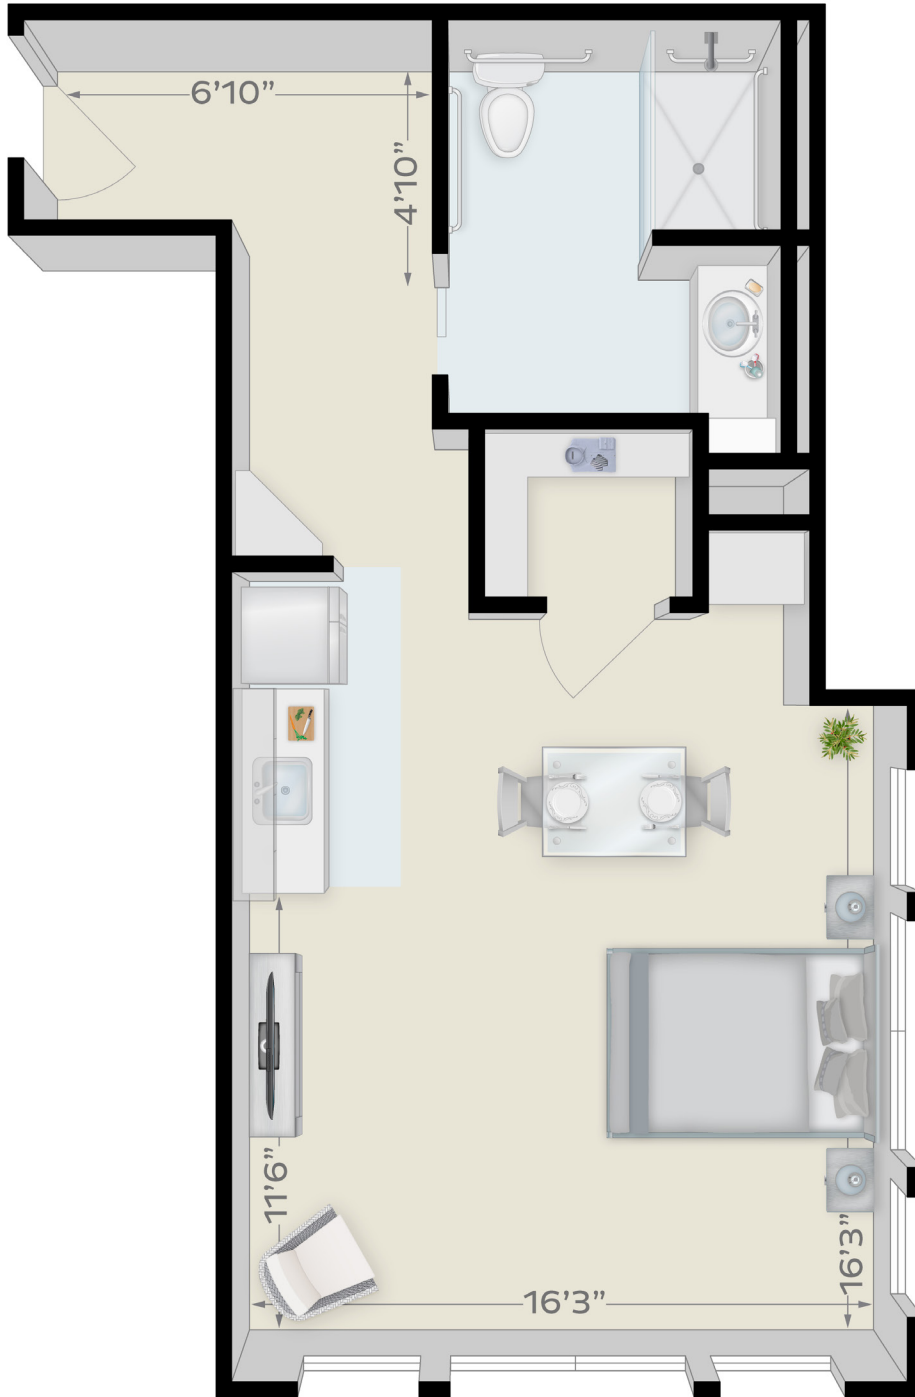

HARTFORD

STUDIO, 1 BATH

BRIDGES NEIGHBORHOOD

ARBOR TERRACE®
mount laurel

©The Arbor Company

2020-0629