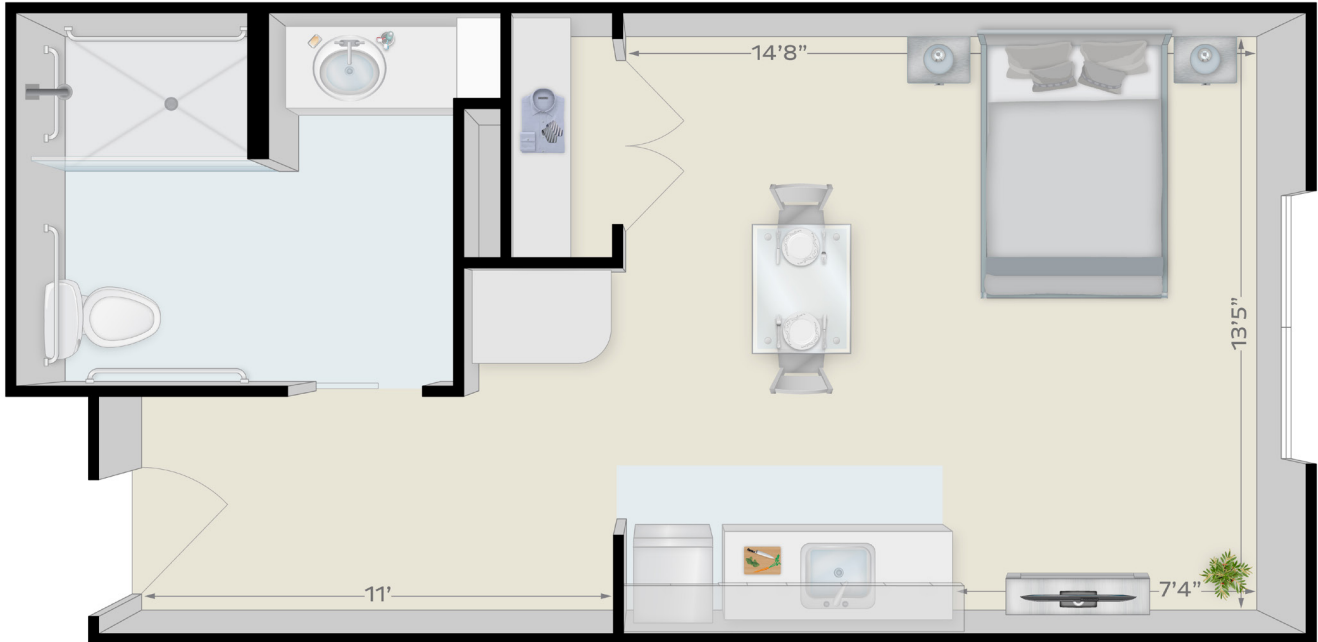

RUSHWICK

STUDIO, 1 BATH

MEMORY CARE

ARBOR TERRACE[®]
mount laurel