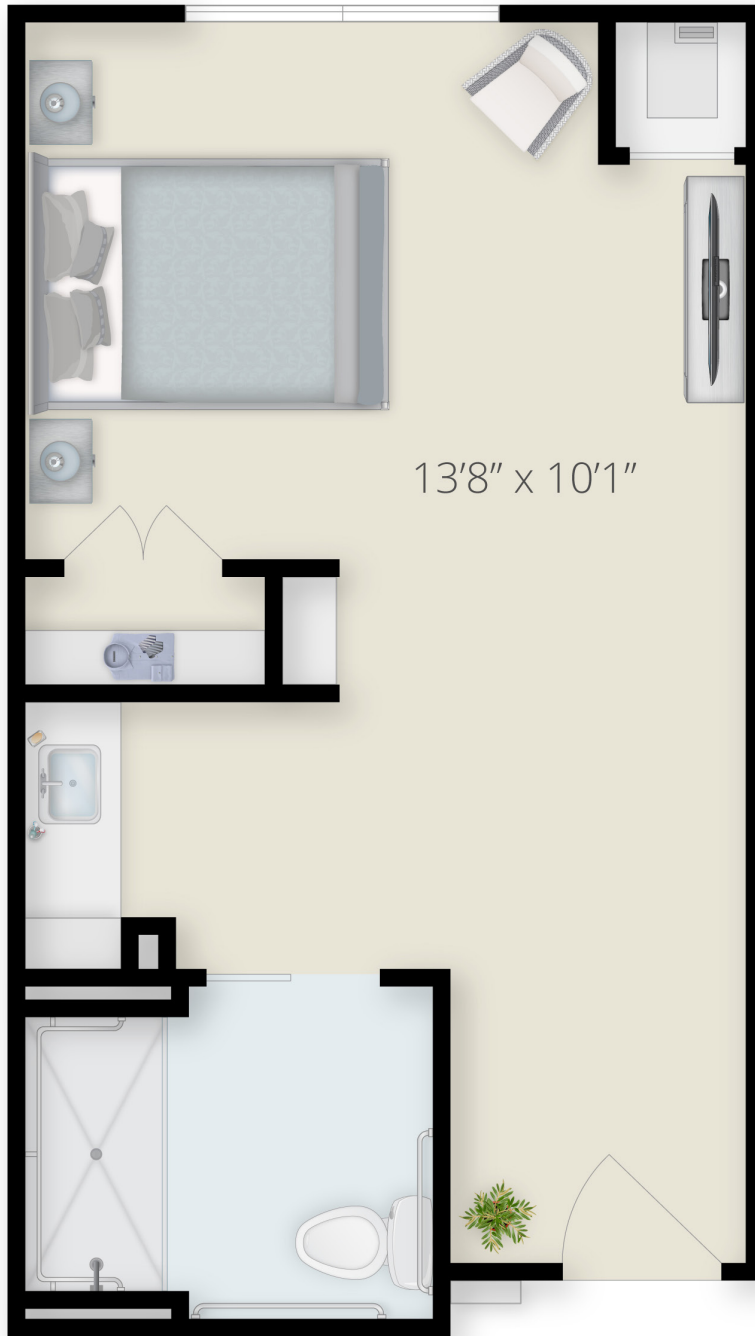

THE PIEDMONT

STUDIO, 1 BATH

MEMORY CARE

THE SOLANA
east cobb

©The Arbor Company

2020-0701