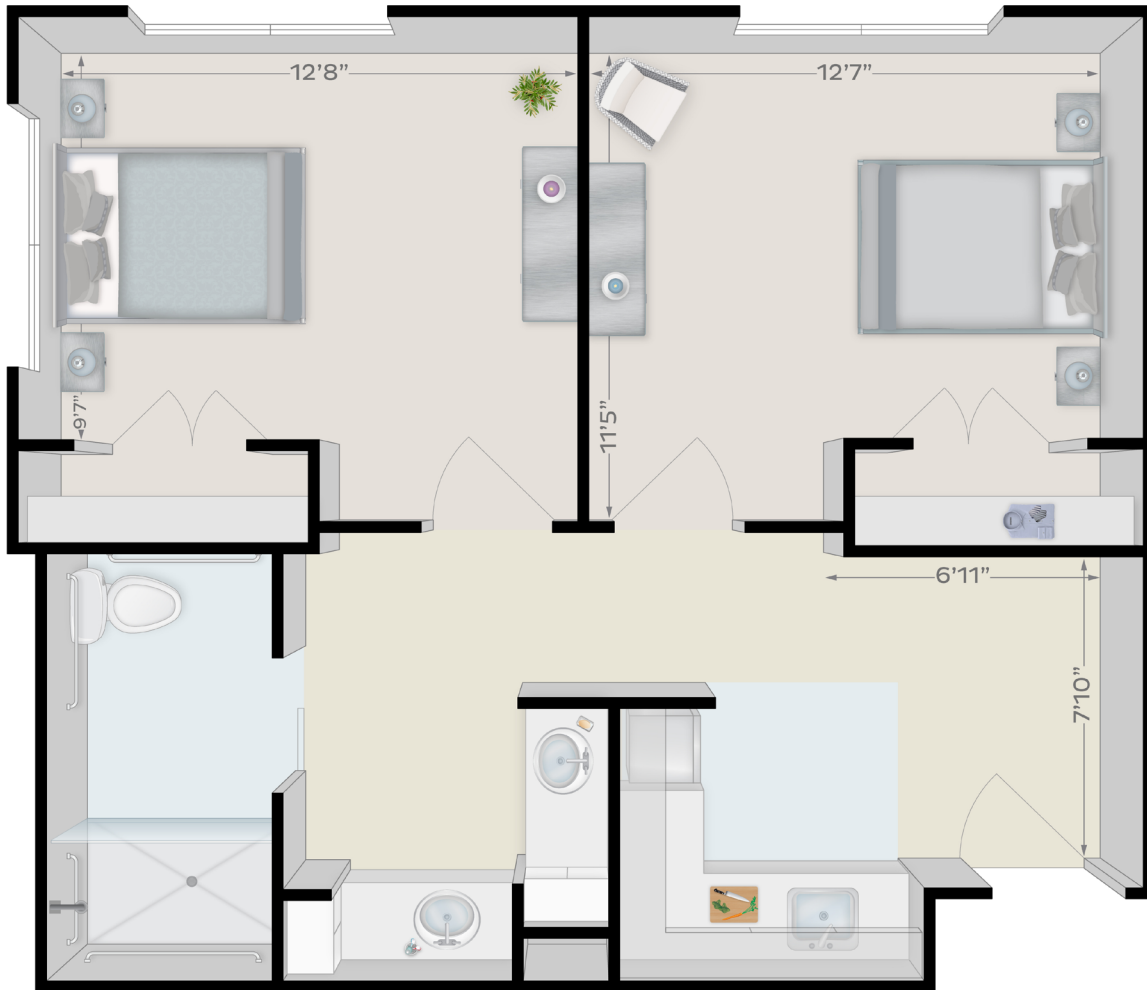

# SPRINGVILLE

2 BED, 1 BATH

MEMORY CARE

**ARBOR TERRACE**<sup>®</sup>  
*mount laurel*

©The Arbor Company

2020-0629