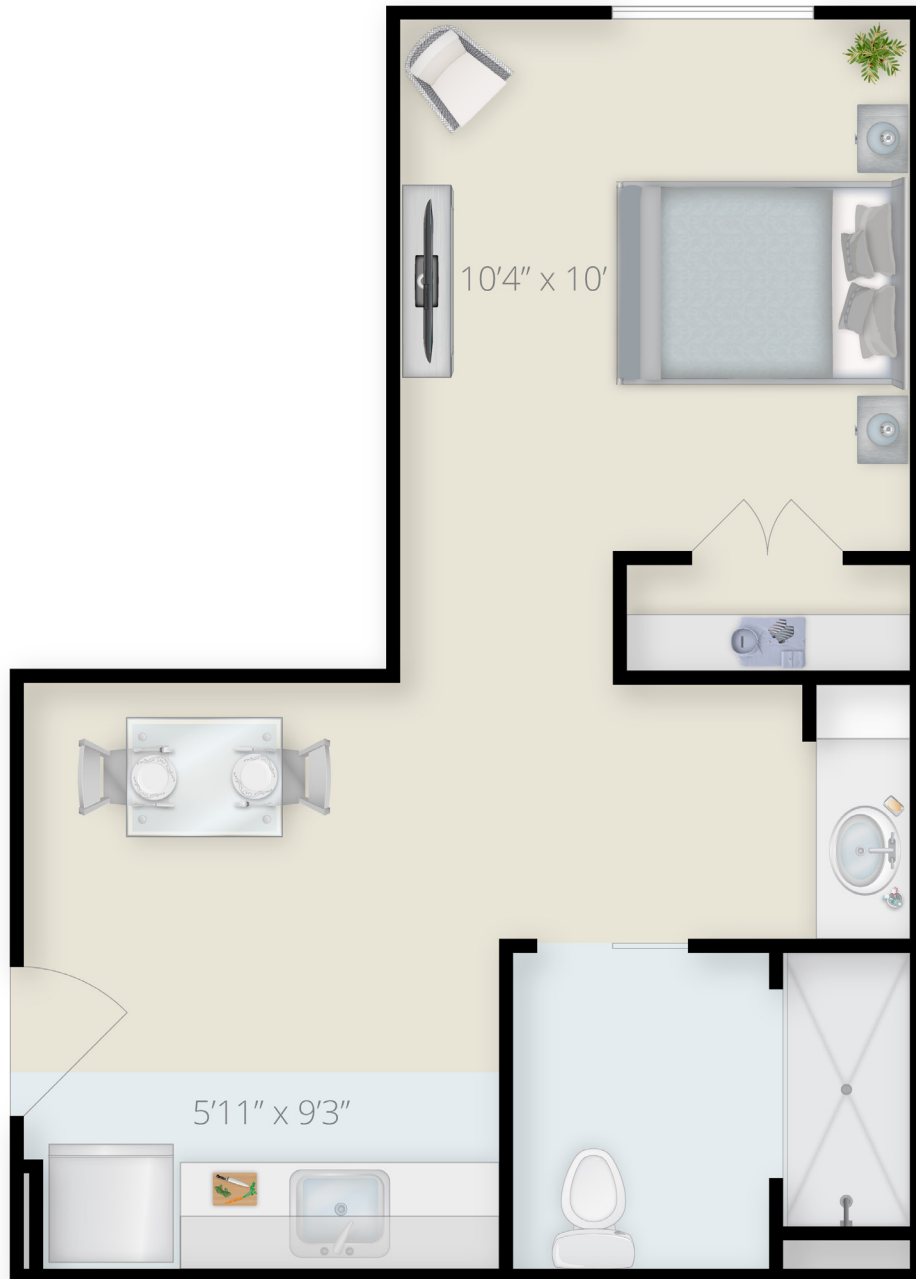

THE HUDSON

STUDIO, 1 BATH

ASSISTED LIVING

ARBOR TERRACE[®]
roseland

©The Arbor Company

2020-0706