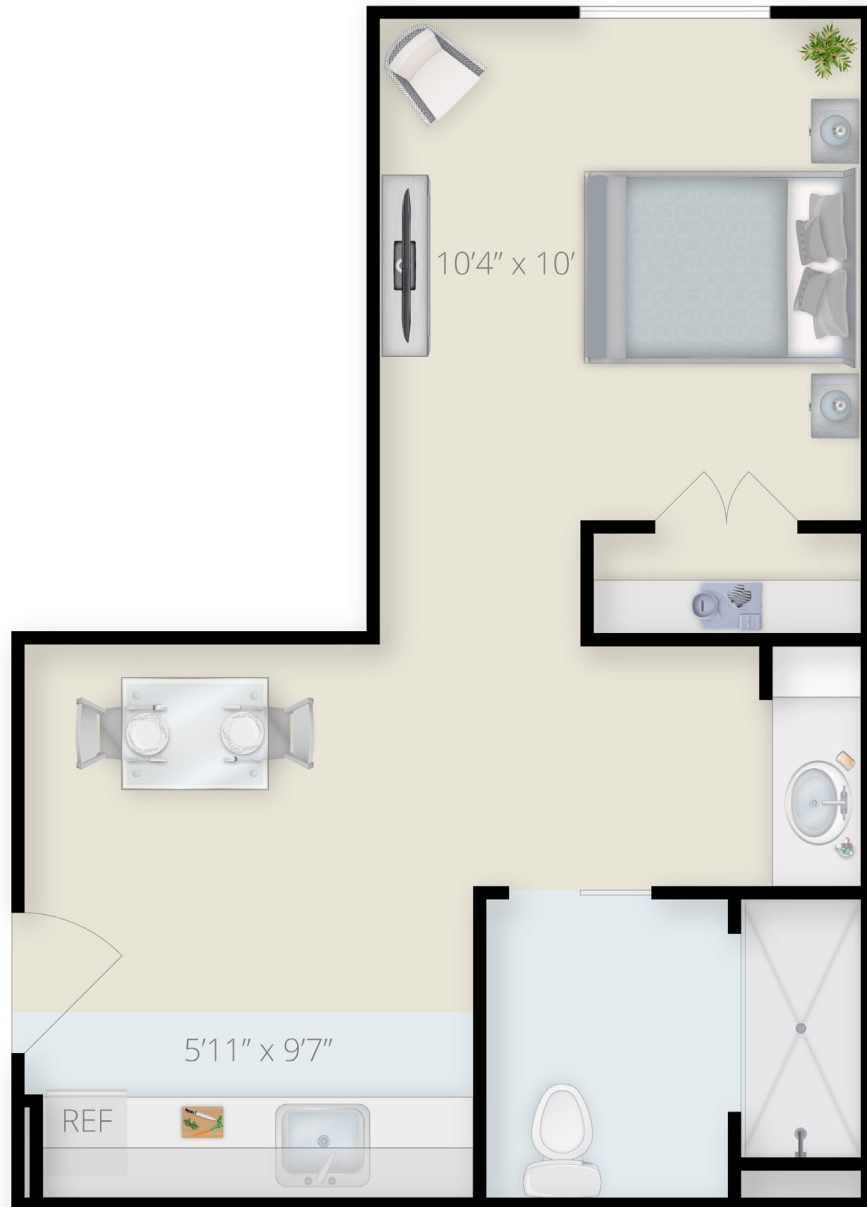

# THE HUDSON

STUDIO, 1 BATH

MEMORY CARE

**ARBOR TERRACE**<sup>®</sup>  
*roseland*

©The Arbor Company

2020-0706