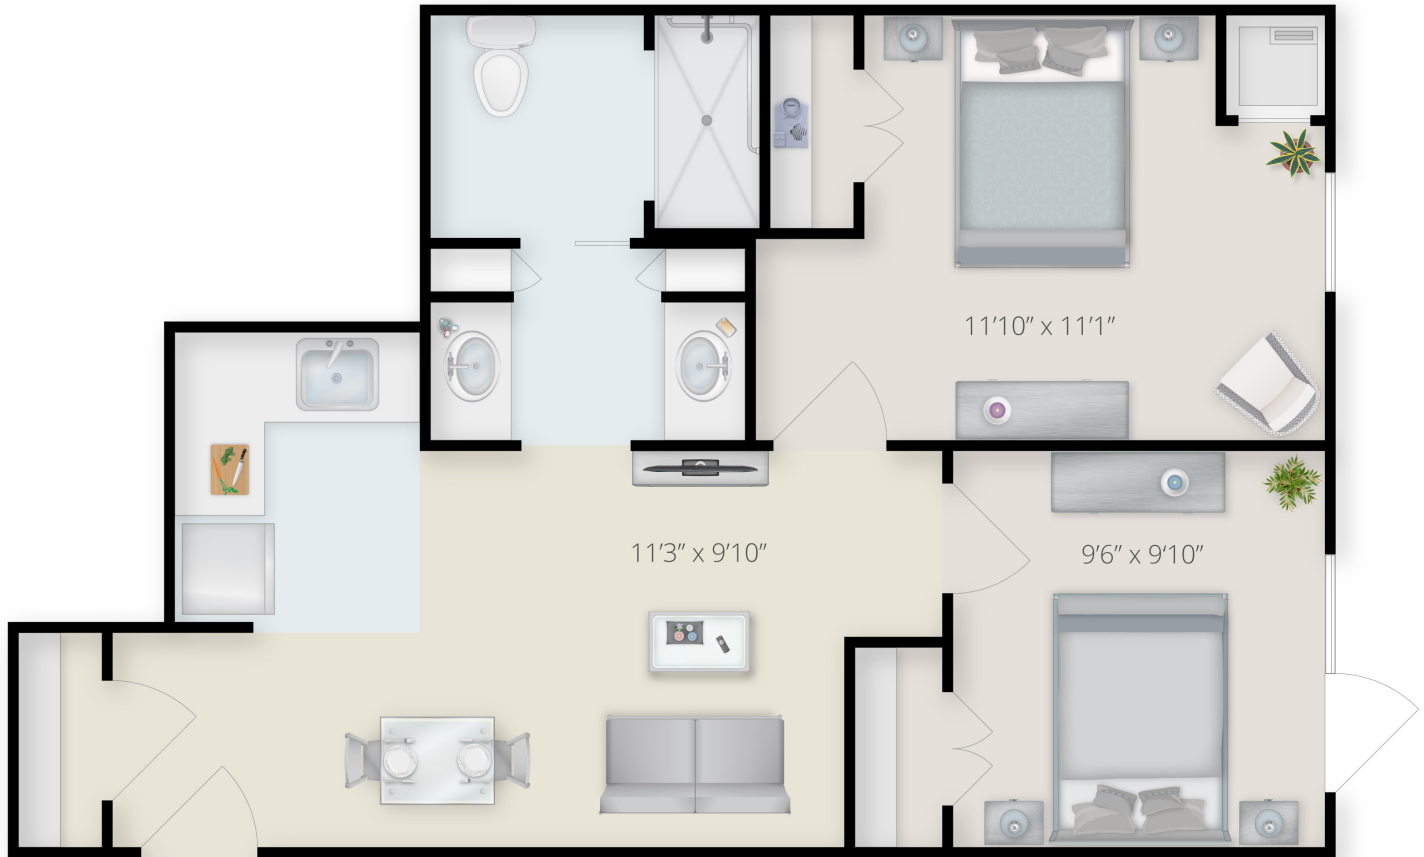

THE HUNTERDON

2 BED, 1 BATH

ASSISTED LIVING

ARBOR TERRACE[®]
roseland

©The Arbor Company

2020-0706