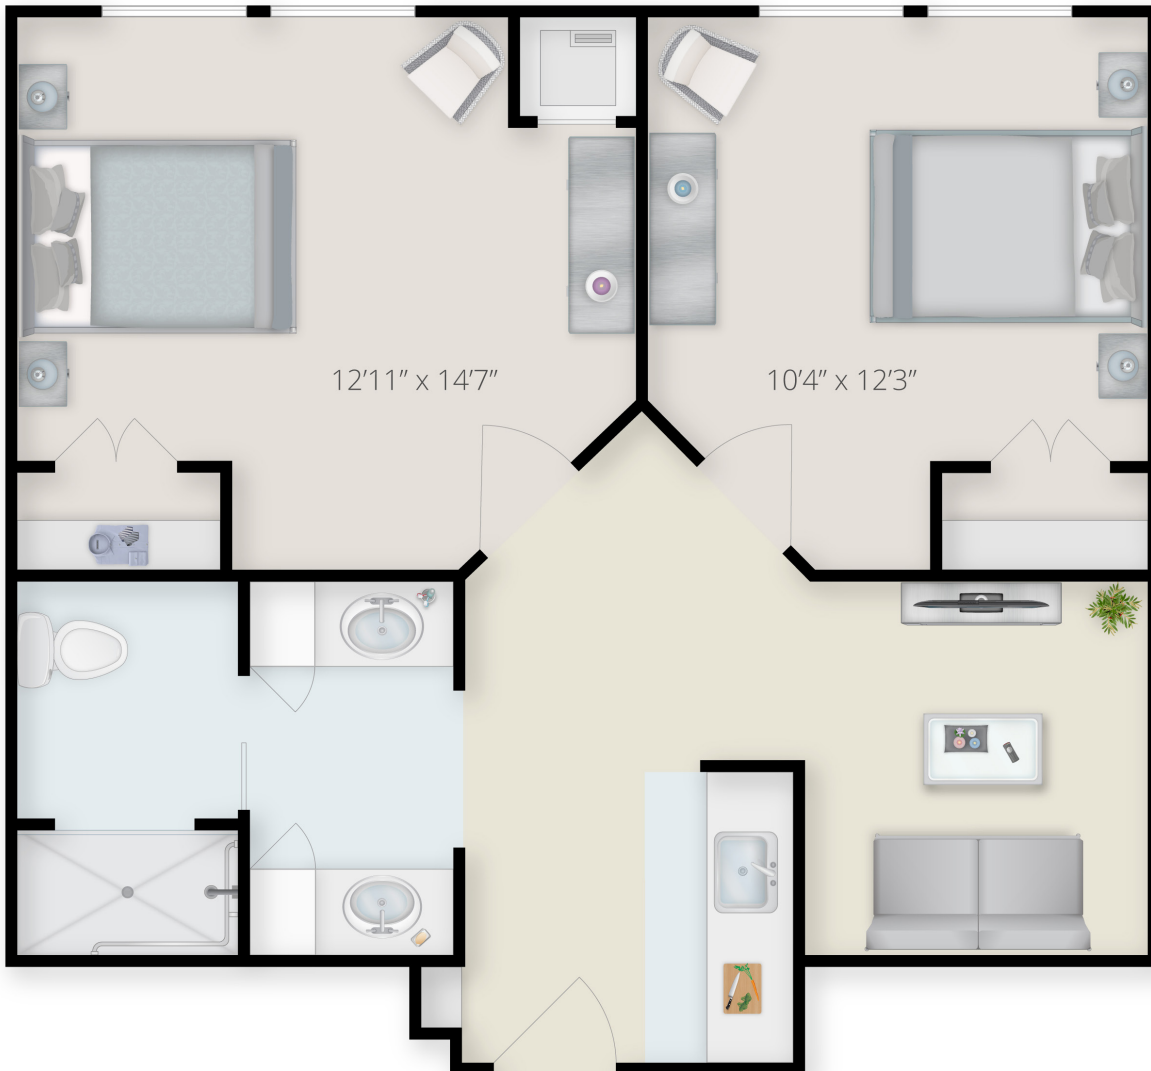

THE MIDDLESEX

SHARED 2 BED, 1 BATH

MEMORY CARE

ARBOR TERRACE®
roseland

©The Arbor Company

2020-0706