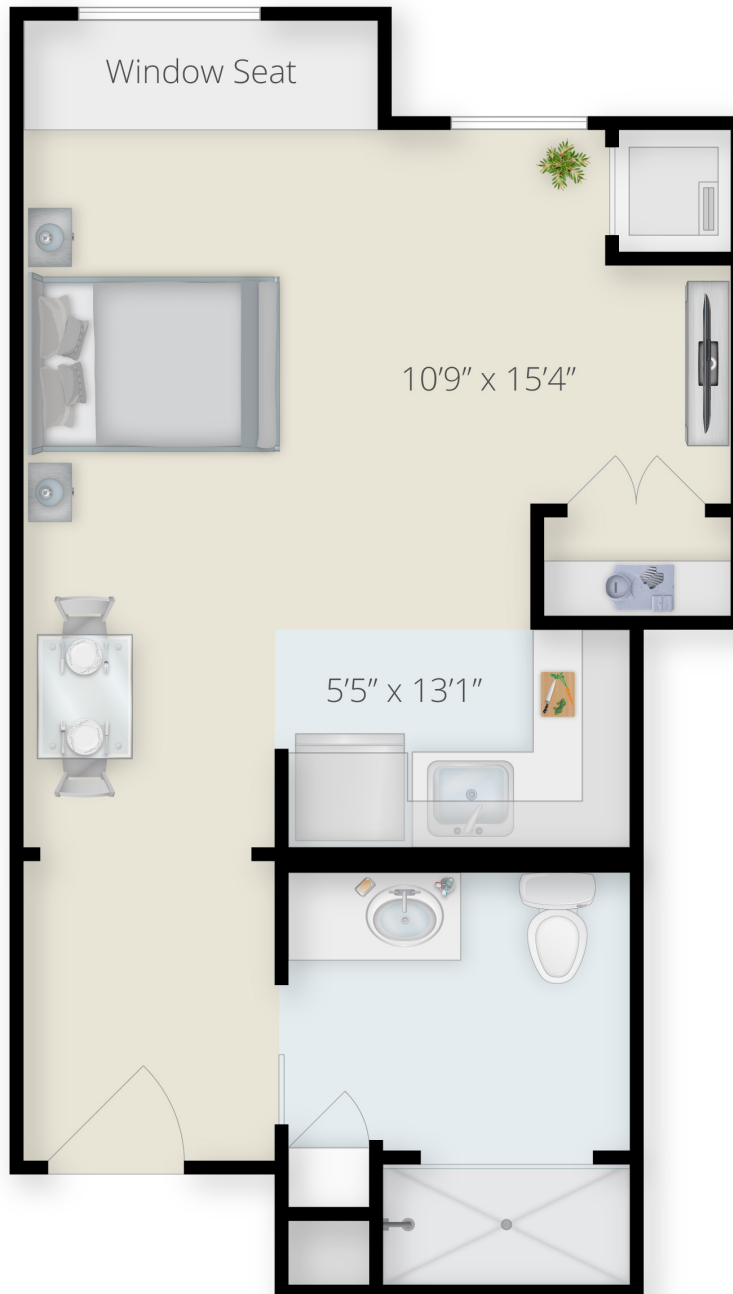

THE UNION

STUDIO, 1 BATH

MEMORY CARE

ARBOR TERRACE®
roseland

©The Arbor Company

2020-0706