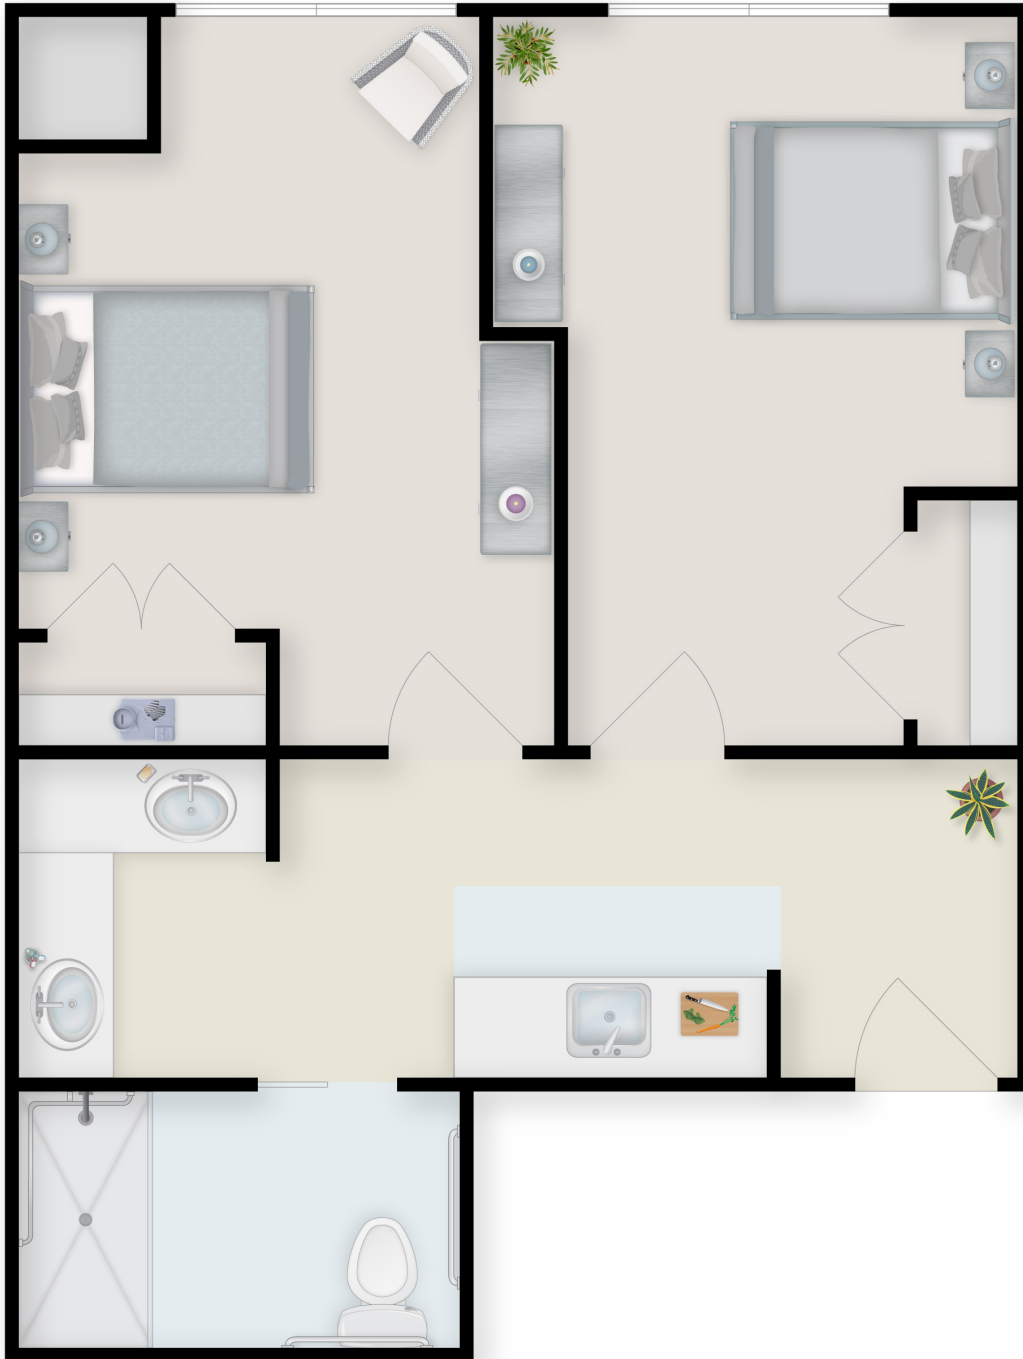

THE CHARLESTON

SHARED 2 BED, 1 BATH

MEMORY CARE

ARBOR TERRACE®
willistown

©The Arbor Company

2020-0706