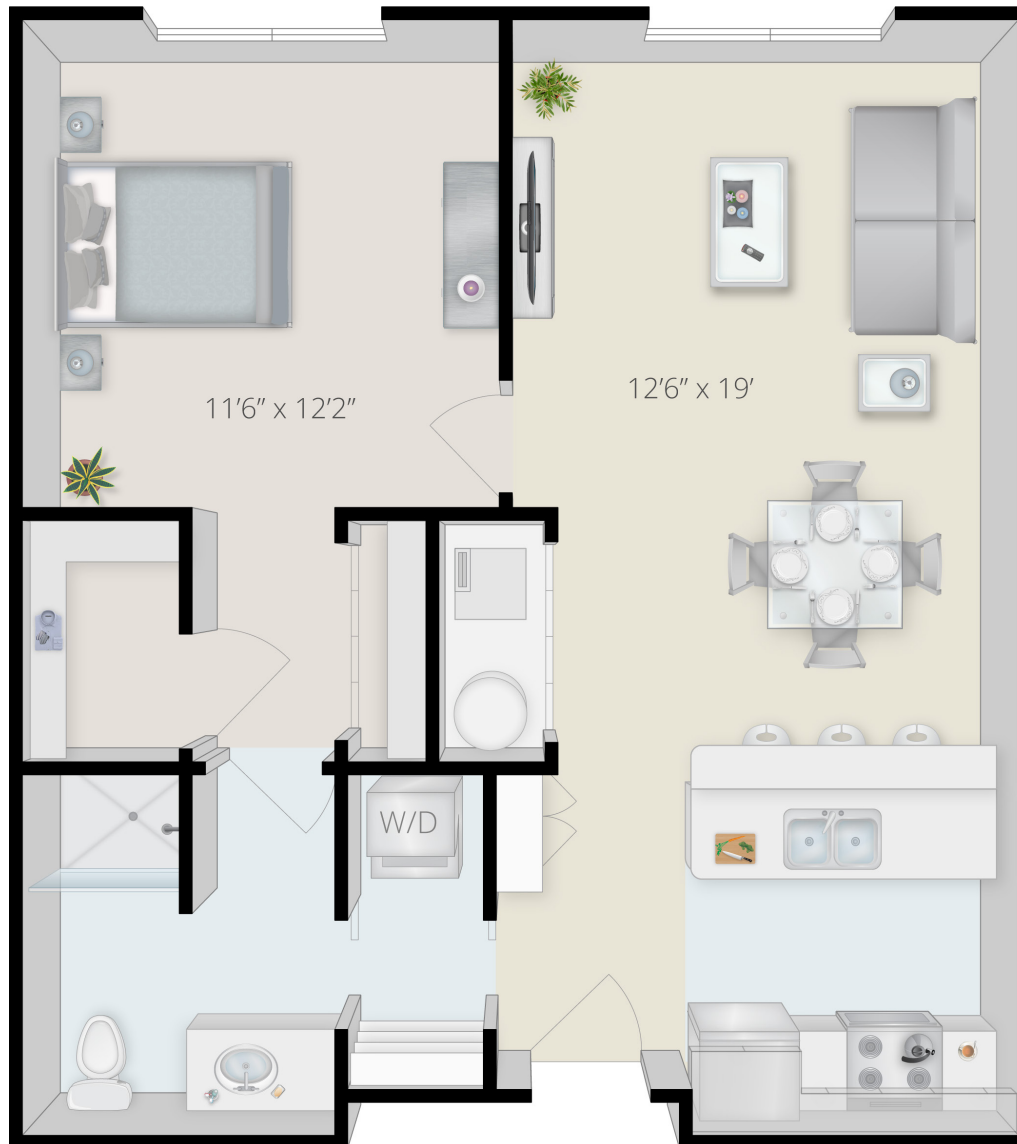

ARBOR TERRACE
citrus park

The Westchase

1 Bedroom - 1 Bathroom
730 Square Feet

Unit Number _____

Monthly Rent _____

Deposit _____

Arbor Terrace Citrus Park

8355 Hixon Road
Tampa, Florida 33626

Phone: (813) 452-4300

[Community Website](#)

Floor plan square footage, dimensions, & scaling are approximate.